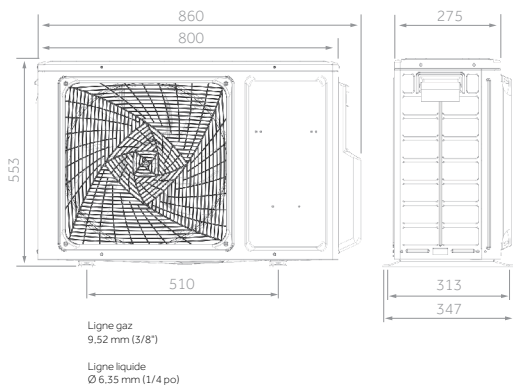

MultiSplit UNITÉS EXTÉRIEURES

2U40S2SM1FA (2 raccords)

2U50S2SM1FA-3 (2 raccords)

3U55S2SR5FA - 3U70S2SR5FA (3 raccords)

4U75S2SR5FA - 4U85S2SR5FA (4 raccords)