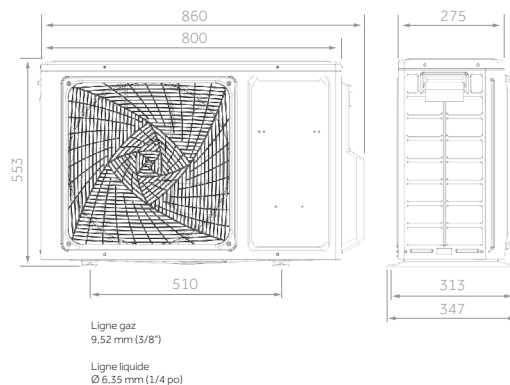

MultiSplit UNITÉS EXTÉRIEURES

2U40S2SM1FA (2 raccords)

2U50S2SM1FA-3 (2 raccords)

3U55S2SR5FA - 3U70S2SR5FA (3 raccords)

4U75S2SR5FA - 4U85S2SR5FA (4 raccords)